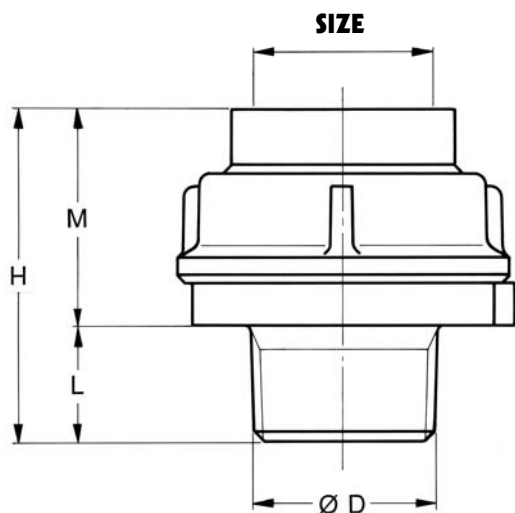

GOLF CONNECTORS

GOLF CONNECTORS					
SIZES, REFERENCES AND DIMENSIONS					
SIZE	REFERENCE	Ø D	H	M	L
1"	2350 C 2A	1" gas	54	40	14
2"	2350 C 5A	2" gas	60	46	14

PARTS	SPECIFICATION
O-RING	NBR, Rubber
(1") NUT	Brass
(2") SLEEVE	PVC
BODY	Brass
JOINT	NBR, Rubber