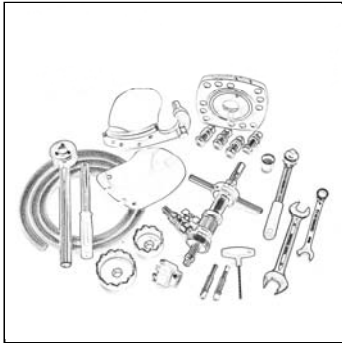

GIGA KIT

for under pressure Giga tees installation

CHARACTERISTICS

1 → Applications

Giga kit is used in the installation of **Giga** 2½", 3" and 4" tees. Contains the necessary elements for drilling pipes of cast iron and asbestos cement.

2 → Versions

Supplied in two versions: Standard and Complete. The standard version does not contain the drilling machine or the ratchet wrench and must be used with Golf or Cedec equipment. The complete version contains all the elements needed to drill the pipe and fit the saddles.

3 → Components

On the back of the paper, you will find a table with the list of components in each of the equipment sets.

4 → Toolbox

Made of damp-proof plywood with metal corner reinforcements. Interior divided into sections for storing the material correctly.

5 → Drilling machine

The drilling machine, supplied in the complete version, is manufactured completely in hardened steel. The compact nature of this drilling machine makes it ideal for use in areas with restricted accessibility. It comes with a drain valve for emptying shavings accumulated during drilling. This same drill, along with the Giga kit components, is used to install the 2½", 3" and 4" under pressure Tees.