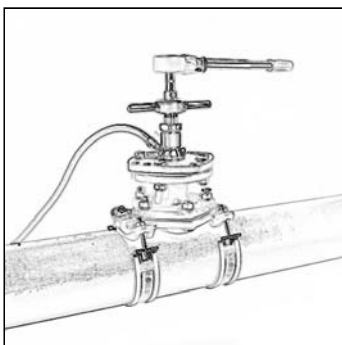

GIGA KIT

for under pressure Giga tees installation

CHARACTERISTICS

1 → Applications

Giga kit is used in the installation of **Giga** 2½", 3" and 4" tees. Contains the necessary elements for drilling pipes of cast iron and asbestos cement.

2 → Versions

Supplied in two versions: Standard and Complete. The standard version does not contain the drilling machine or the ratchet wrench and must be used with Golf or Cedec equipment. The complete version contains all the elements needed to drill the pipe and fit the saddles.

5 → Drilling machine

The drilling machine, supplied in the complete version, is manufactured completely in hardened steel. The compact nature of this drilling machine makes it ideal for use in areas with restricted accessibility. It comes with a drain valve for emptying shavings accumulated during drilling. This same drill, along with the Giga kit components, is used to install the 2½", 3" and 4" under pressure Tees.